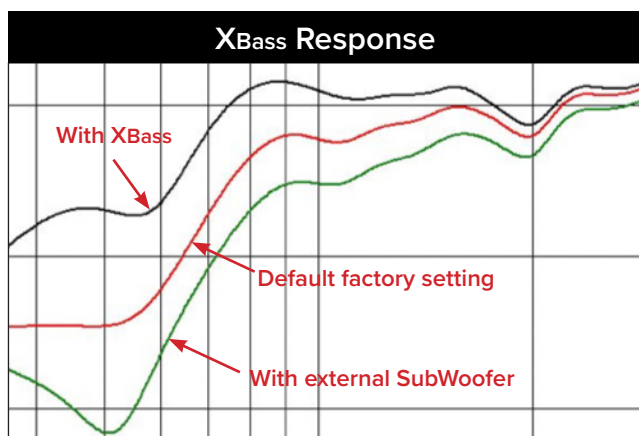

ConneX SERIES FEATURES

Great things come in small packages.

With a powerful built-in amplifier, the Debut ConneX delivers outstanding sound in a small footprint. Offering an unprecedented number of connection options—USB Audio, HDMI eARC, Bluetooth AptX, Phono Preamp, Analog, and Optical Inputs—the Debut ConneX makes it easy to add high-fidelity audio just about anywhere you need it.

SPECIFICATIONS	
Inputs	HDMI (eARC)
	Line/Phono
	USB Audio (96/24)
	Optical
Outputs	Speaker Output
	Subwoofer Output
Dimensions (W x H x D)	140 x 247mm x 170
Net weight	1.49 lbs / 0.68 kg
Amplifier	2 x 50 Watts
Remote Control	Infra-Red
Cabinet	12mm reinforced MDF
Grilles	Removeable

ConneX Series Speakers