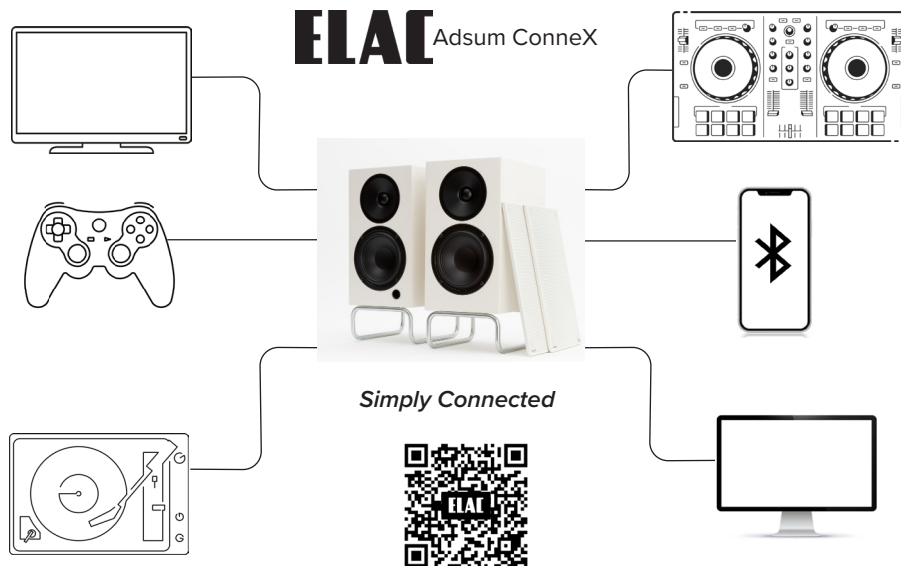

ELAC

ELAC ELECTROACOUSTIC GMBH
FRAUNHOFERSTRASSE 16
D-24118 KIEL, GERMANY

Adsum

ADSUM
61 GREENPOINT AVE. SUITE 103
BROOKLYN, NY, 11222 USA

ELAC + Adsum ConneX Speakers

Simplicity and Versatility!

The collaboration between ELAC and ADSUM represents a fusion of cutting-edge audio technology and urban streetwear flair. By joining forces, ELAC, renowned for its premium audio equipment, and ADSUM, a trendsetting lifestyle brand, aim to redefine the boundaries of style and sound.

ELAC Adsum ConneX

Simply Connected

Elac's DCB41-DS with its versatile inputs are designed to connect to a variety of sources without additional equipment, resulting in Premium Audio Simplified.

ConneX SERIES FEATURES

Great things come in small packages.

With a powerful built-in amplifier, the Debut ConneX delivers outstanding sound in a small footprint. Offering an unprecedented number of connection options—USB Audio, HDMI eARC, Bluetooth AptX, Phono Preamp, Analog, and Optical Inputs—the Debut ConneX makes it easy to add high-fidelity audio just about anywhere you need it.

SPECIFICATIONS	
Inputs	HDMI (eARC)
	Line/Phono
	USB Audio (96/24)
	Optical
Outputs	Speaker Output
	Subwoofer Output
Dimensions (W x H x D)	140 x 247mm x 170
Net weight	1.49 lbs / 0.68 kg
Amplifier	2 x 50 Watts
Remote Control	Infra-Red
Cabinet	12mm reinforced MDF
Grilles	Removeable