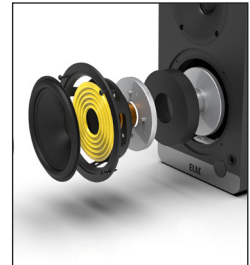

Debut ConneX
Speakers

Simply Connected

Elac's DCB41 with its versatile inputs are designed to connect to a variety of sources without additional equipment, resulting in Premium Audio Simplified.

ConneX SERIES FEATURES

Great things come in small packages.

With a powerful built-in amplifier, the Debut ConneX delivers outstanding sound in a small footprint. Offering an unprecedented number of connection options—USB Audio, HDMI eARC, Bluetooth AptX, Phono Preamp, Analog, and Optical Inputs—the Debut ConneX makes it easy to add high-fidelity audio just about anywhere you need it.

SPECIFICATIONS	
Inputs	HDMI (eARC)
	Line/Phono
	USB Audio (96/24)
	Optical
	Bluetooth (AptX)
Outputs	Speaker Output
	Subwoofer Output
Dimensions (W x H x D)	139.7 x 244.5 x 203.2
Net weight	1.49 lbs / 0.68 kg
Amplifier	2 x 50 Watts
Remote Control	Infra-Red
Cabinet	12mm reinforced MDF
Grilles	Removeable

Rear Firing Ports

For better lower frequency extension and to minimize ventilation noise, the bass reflex port on the DCB41 is directed to the rear, in an “S” configuration.

Woofers

Long excursion woofer for increasing output and added bass extension.