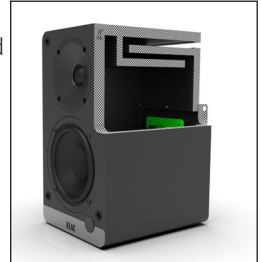

Rear Firing Ports

For better lower frequency extension and to minimize ventilation noise, the bass reflex port on the DCB41 is directed to the rear, in an “S” configuration.