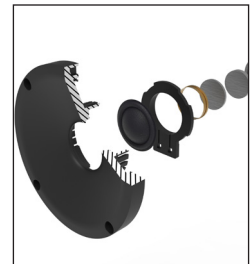

Waveguide

Custom waveguide improves dispersion and directivity.