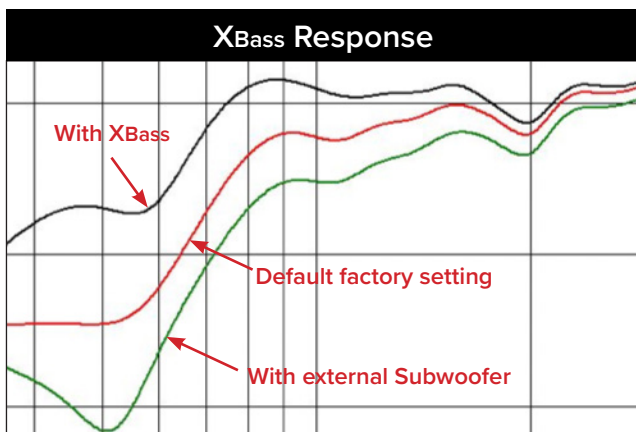

ConneX SERIES FEATURES

Great things come in small packages.

With a powerful built-in amplifier, the Debut ConneX delivers outstanding sound in a small footprint. Offering an unprecedented number of connection options—USB Audio, HDMI eARC, Bluetooth AptX, Phono Preamp, Analog, and Optical Inputs—the Debut ConneX makes it easy to add high-fidelity audio just about anywhere you need it.

SPECIFICATIONS	
Inputs	HDMI (eARC)
	Line/Phono
	USB Audio (96/24)
	Optical
	Bluetooth (AptX)
Outputs	Speaker Output
	Subwoofer Output
Dimensions (W x H x D)	139.7 x 244.5 x 203.2
Net weight	1.49 lbs / 0.68 kg
Amplifier	2 x 50 Watts
Remote Control	Infra-Red
Cabinet	12mm reinforced MDF
Grilles	Removeable