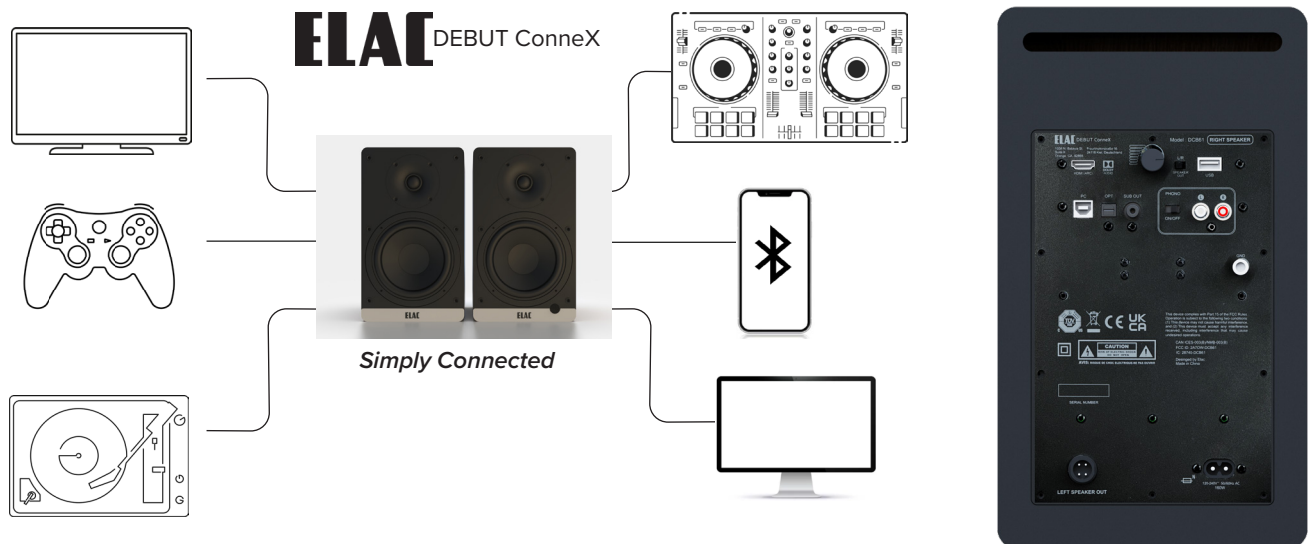

ELAC

CONNEX

DCB61

PREMIUM SOUND
SIMPLY CONNECTED

PREMIUM SOUND

Simplicity and Versatility

Elac ConneX is a high-performance wireless speaker system designed for ultimate convenience and superior sound quality. The Debut ConneX DCB61 powered bookshelf speakers make it effortless to enjoy a premium audio experience for both movies and music. Featuring Dolby Digital support, these speakers deliver immersive, cinema-quality sound. With a versatile array of inputs—including HDMI ARC, Analog/Phono, Optical, USB, and Bluetooth—alongside meticulously engineered drivers and amplifiers, the DCB61 guarantees an exceptional listening experience that surpasses expectations.

1938 N. Batavia Street Suite K
Orange, CA 92865
www.elac.com - info@elac.us

● **Dolby Digital** – The DCB61 features integrated Dolby Digital decoding, ensuring seamless TV connectivity while delivering authentic 2.1-channel audio for a truly immersive experience.

● **Rear Firing Ports** – The DCB61 utilizes a rear-facing "S"-shaped bass reflex port to enhance low-frequency extension while minimizing ventilation noise, delivering deeper and cleaner bass response.

● **iOS and Android APP** – The ELAC Connex Speaker feature a custom-designed app for seamless configuration. Enjoy easy control of EQ settings, placement optimization, Auto On, and volume adjustments—all from your smartphone..