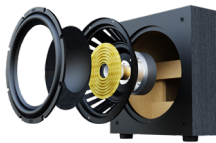

Built with custom drivers and high-efficiency Class D amplifiers, they deliver tight, distortion-free low frequencies that bring your favorite music and movies to life. Whether you seek subtle bass enhancement or room-shaking impact, the Debut 3 Subwoofers provide tailored performance with smart connectivity and refined aesthetics.

● **Custom Drivers** – Every component of the Debut 3 subwoofers is meticulously designed to deliver deep, dynamic bass with exceptional precision and minimal distortion. Engineered for high excursion, our drivers produce powerful, crystal-clear sound even at high volumes. The lightweight yet rigid polypropylene cone, featuring a textured surface, enhances structural integrity and ensures superior sound clarity.