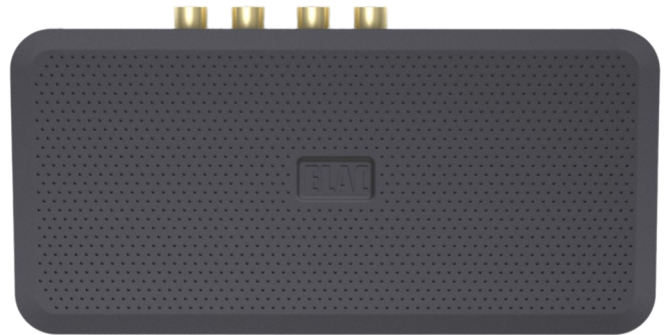

HDX21 HDMI ARC TO VARIABLE ANALOG CONVERTER

ELAC SOLUTIONS

The ELAC HDX21 is the perfect solution for providing variable analog audio from modern televisions featuring HDMI ARC connectivity. Using the televisions standard remote control users can now control the volume to connected powered speakers or external amplifiers without the need for a complex home automation system.

A separate set of analog audio inputs on the HDX21 allows for automated switching between the televisions audio and an external audio source. You can customize the timing and threshold level for when the external audio source becomes active.

SPECIFICATIONS	
INPUTS	HDMI ARC, ANALOG L/R
OUTPUTS	ANALOG L/R
VOLTAGE THRESHOLD	2 TO 200 MILLIVOLTS
TIME DELAY	0.5 TO 130 SECONDS
12V TRIGGER	YES (100mv)
DIMENSIONS (mm)	155 x 74 x 22
NET WEIGHT	1.49LBS / 0.68KG

ELAC SOLUTIONS HDMI ARC AUDIO CONVERTER AND AUTO SWITCH

Upgrade your TV Audio

Designed for simplicity. Quickly connect the HDX21 and control volume, power and mute from your TV remote. HDX21 is a simple solution to easily allow upgrading the audio system.