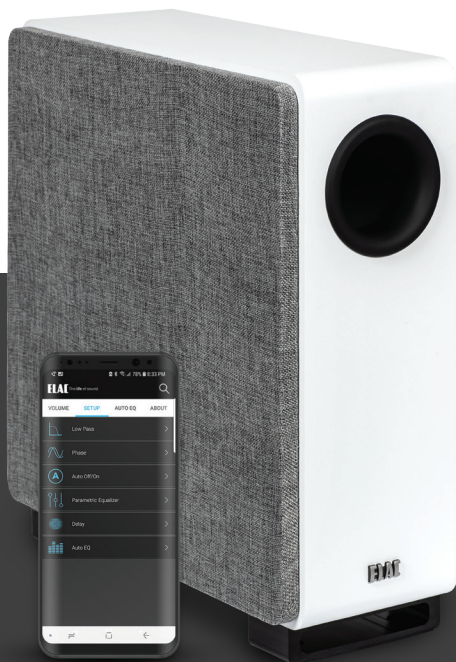

Muro™ Series

Thin Powered Floorstanding Subwoofers

Adding a powerful bass foundation to music and soundtracks turns your system into a sensation you can feel as well as hear. The compact design allows vertical, horizontal or on-wall placement. Sophisticated app-control and built-in wireless receiver assure seamless integration into your system.

The very thin design of this subwoofer allows it to be unobtrusive when standing up against a wall, or hidden underneath a couch etc. This makes the subwoofer versatile in its location placement to be as discrete as possible.

MURO™ SERIES THIN FLOORSTANDING SUBWOOFER

Powerful BASH Amplifiers

BASH (Bridged Amplifier Switching Hybrid) amplifiers represent a “best of both worlds” solution for subwoofer amplification, combining the sound quality of Class AB with the efficiency of Class D amplifiers.

AutoEQ

Utilizing the ELAC SUB Control 2.0 app and your smartphone’s microphone, the Muro series subwoofers will automatically equalize to your room’s characteristics using a 12-band parametric equalizer. Manual adjustment is available as well